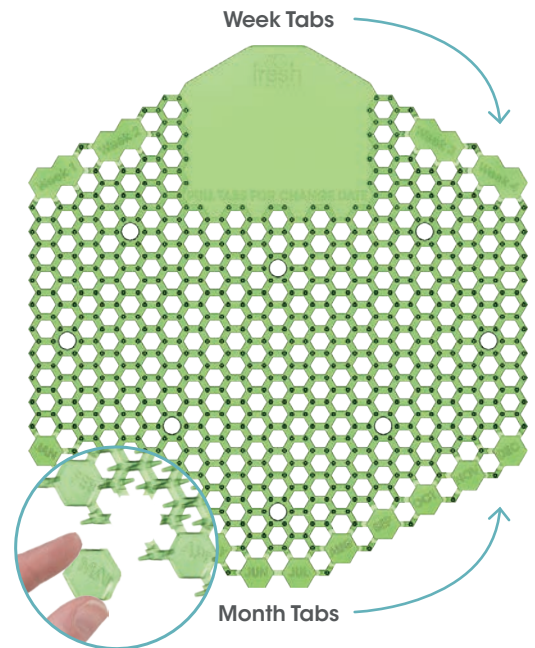

The Wave 3D

The ultimate splash reducing urinal screen

Freshens for 30 days

Releases billions of optimized bacteria and more than twice the fragrance as competing urinal screens over 30 days to keep the urinal and restroom smelling fresh.

Installs correctly every time

Unique design eliminates installation error and installs both ways without sacrificing splash reducing performance.

Reduces splash and cleaning time

Long posts on both sides plus a unique hexagon lattice eliminate urine splash, cutting cleaning time.

Reminds you when to change it

Simply pull off the week & month tabs to set your reminder.

Watch it in action

See the performance test online at:
www.youtube.com/user/freshproductsllc

The Wave 3D has a more open design, increased height, and thus does not splash.

With fewer openings, it pools liquid causing splashback.

Packaging

10 screens/inner
 6 inners/master

Made in U.S.A.

Meets the "Purchase of Sustainable Cleaning Products and Materials" criteria under the LEED point management system.